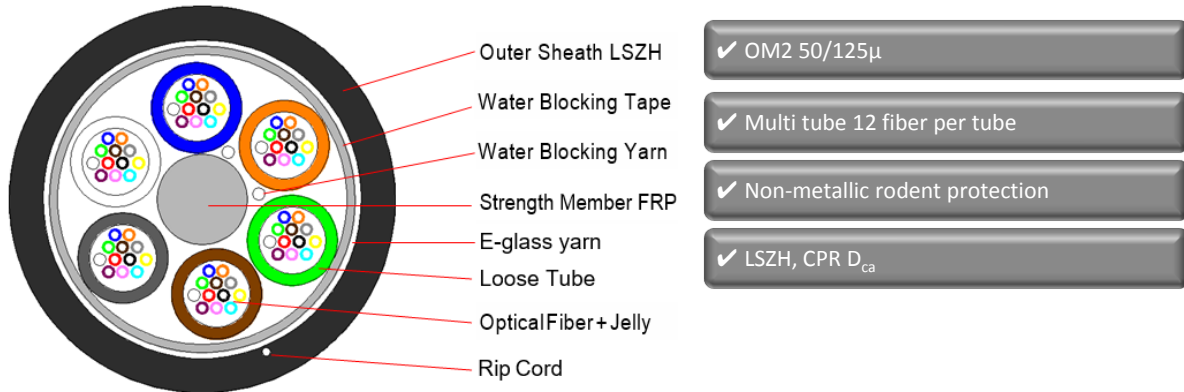

DIGITUS® Professional Indoor/Outdoor A/I-DQ (ZN) BH 50/125µ OM2 Multi Tube Installation Cable

Indoor/Outdoor A/I-DQ (ZN) BH 50/125µ OM2 Installation Cable, CPR Dca, LSZH

Application area

Primary (Campus), Secondary (Riser), Tertiary (Horizontally)
 IEEE 802.3: 10Base-T – 100GBase-T
 IEEE 802.5: 16 MB; ISDN; FDDI; ATM

Norms

EN 60793; EN 60794-1; EN 50173-1; ISO/IEC 11801 3rd Edition

Fiber information

- MM50/125 fiber use special spun device successfully controlled the value of PMD, and make sure that it keeps stable in cabling.
- Approved by optical communication products ministry of quality supervision and
- Inspection center, the connection between OFS fiber in and outside is good .The single-end connect-loss won't be over 0.1 dB and the double-end connect-loss is all little than 0.05dB.
- Apply to non-relay communication network. Features: proof test >1%.

Mechanical properties

Faser count (OM2)	2-72 fibers
Max. no of loose tube	6 cores
Anzahl an Fasern pro Ader	12 fibers
Loose tube	1.6±0.2mm
Outer sheath material	LSZH, CPR D _{ca} , EN 50575:2014+A1:2016
Cable OD	12.0±0.5 mm
Max. allowable pulling force	1500 N
Weight cable	300 kg ±10%
Crush resistance	1000 N/300 mm
Standard length	4±5% KMS
Bending radius	20 x AD min. in installation; 10 x AD min. in operation
Transport and storage temperature	-40 °C bis +70 °C
Installation temperature	-40 °C bis +60 °C
Operation temperature	-40 °C bis +70 °C

Fibers and Tube Color Code Scheme

Fiber color	Blue	Orange	Green	Brown	Grey	White	Red	Black	Yellow	Violet	Pink	Aqua
Tube color	Blue	Orange	Green	Brown	Grey	White	Red	Black	Yellow	Violet	Pink	Aqua

Product Number Information